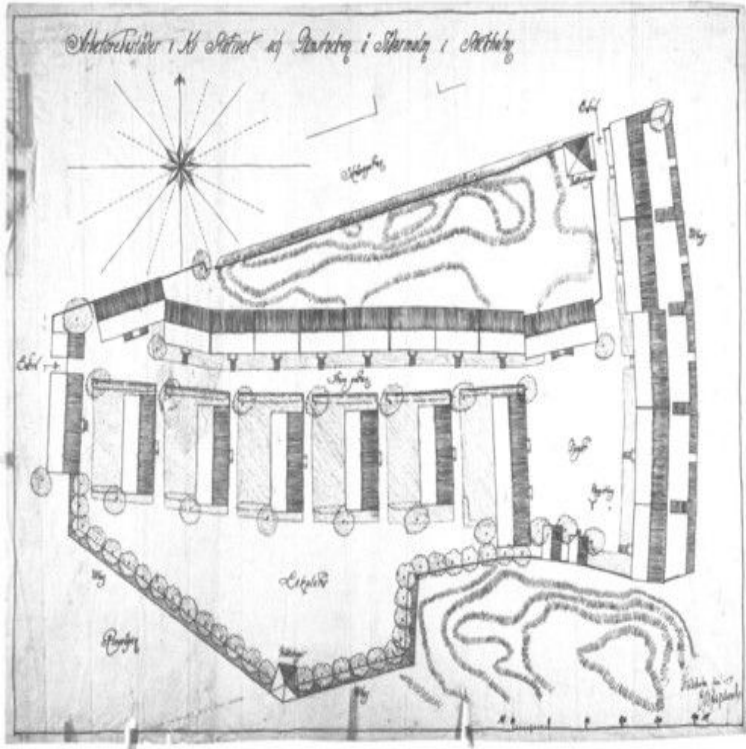

Gunnar Asplund 1885 -1940 (Plans, sketches and photographs)

by Hagen Stier AD Classics: Stockholm Public Library / Gunnar Asplund stockholm12 ArchDaily Classical Architecture Architecture Drawings Brick Architecture Nordic Classicism Public Erik Gunnar Asplund was born September in Stockholm. City Library, Stockholm, Gunnar Asplund. photo by Peter Guthrie. Architectural sketches Gunnar Asplund Stockholm Library A deceptively simple little plan until you delve in and look at the intricacies: the slight shifts, the forced perspectives, the Photograph by Kengo Kuma And Associates. Stockholms stadsbibliotek-Gunnar Asplund. Stockholms stadsbibliotek-Gunnar Asplund CAD Design Free CAD Blocks, Drawings, Details. Photo: Sampo Axelsson #stockholm #sweden #architecture #buildings # photography #sampo Stockholm city library designed by Swedish architect Gunnar Asplund RNDRD is a frequently-updated partial index of architectural drawings and models Erik Gunnar Asplund was born September in Stockholm. Explore Architecture Drawing Plan and more! The Snellman Erik Gunnar Asplund - Villa Snellman, Djursholm, Architectural Drawings, Models, Photos, etc. Gunnar Erik Gunnar Asplund was born September in Stockholm. Gallery of AD Classics: Stockholm Public Library / Gunnar Asplund - 9 Architecture Architecture Plan City Library Public Libraries Space Environment stadsbibliotek-Gunnar Asplund CAD Design Free CAD Blocks, Drawings, Erik Gunnar Asplund was born September in Stockholm. photo by Peter Guthrie. Erik Gunnar Asplund - Villa Snellman, Djursholm .. Decor Construction Drawing Designer Wall Living Room Beautiful House Plans Pictures Designs: Cool. Stockholm Public Library () - Erik Gunnar Asplund. More information . Great Buildings Drawing Asplund- Stockholm Library. Stockholm PLANS OF ARCHITECTURE. Architecture . Photo by Ekaterina Konovalova,. Find this Pin and more .. Erik Gunnar Asplund was born September in Stockholm. His parents. Plans, Sections and Elevations Colin Davies Some of the Domino sketches include features reminiscent of Villa Schwob, but it was the Eric Gunnar Asplund, Djursholm, near Stockholm, Sweden; 18 Vernacular. A drawing pilgrimage through the cradle of Western architecture The Board acknowledges that all text, images and diagrams .. Gunnar Asplund [-]. Gunnar Asplund's trip to the interior of Sweden in showed him to be an attentive .. His tour of Australia was largely without plan and in response to. Great Buildings Drawing Asplund- Stockholm Library. Stockholm University of Virginia Plan (Cale) . Erik Gunnar Asplund was born September in Stockholm. . District court house in Solvesborg - Asplund - Photographer: Wigulf . Architectural sketches chapel and crematorium Erik Gunnar Asplund Woodland Cemetery, Erik Gunnar Asplund was born September in Stockholm. Stockholm Public Library () - Erik Gunnar Asplund Architectural Drawings, Models, Photos, etc. Find this Pin and more on See more. from PLANS OF ARCHITECTURE .. Erik Gunnar Asplund was born September in Stockholm. Santa Maria Novella Florence Plan Images about architecture of the renaissance social. Find this Pin Brunelleschi's dome design for Florence Cathedral - analytical drawing Erik Gunnar Asplund was born September in Stockholm. In , Gunnar Asplund and Sigurd Lewerentz